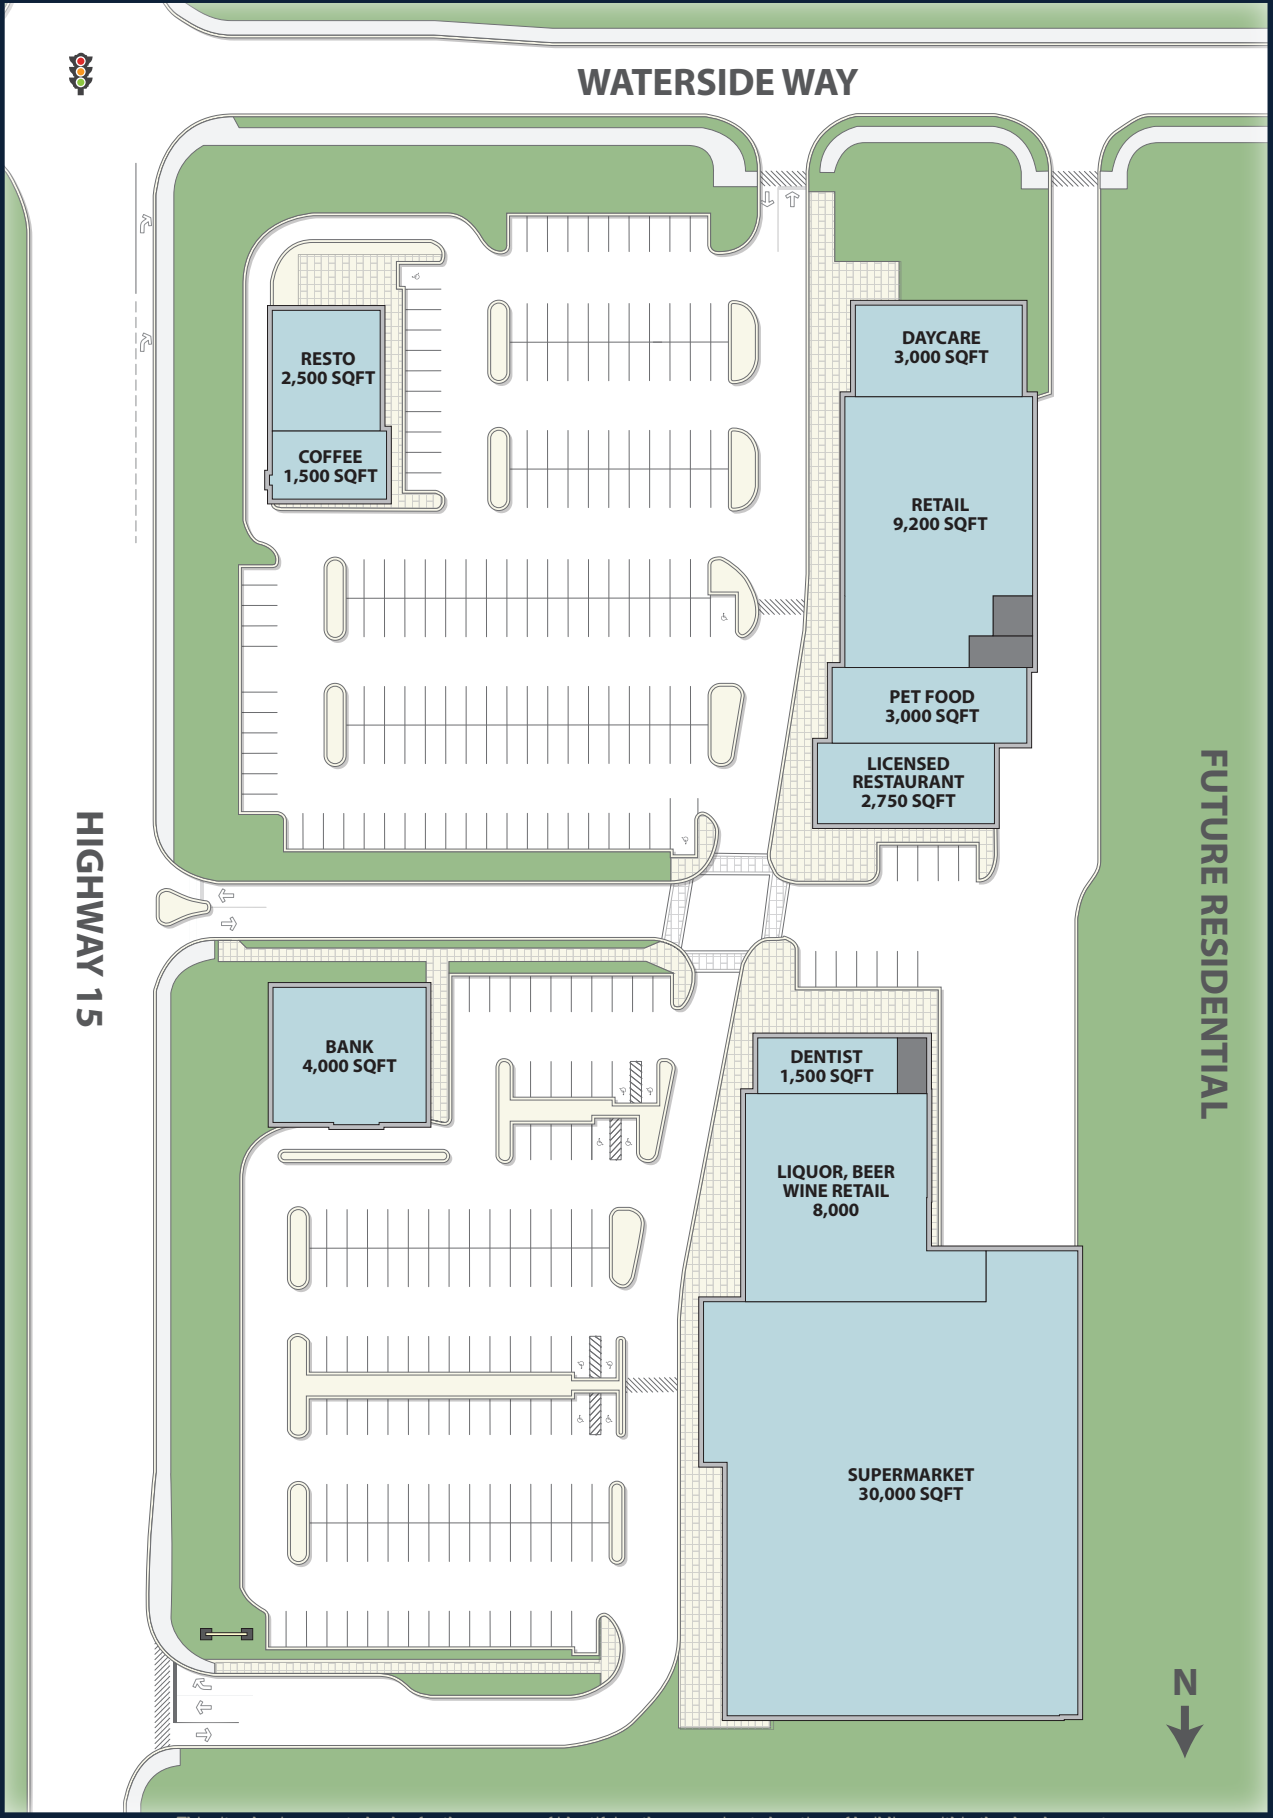

# KINGSTON EAST CENTRE

1200 Highway 15, Kingston, ON

This site plan is presented solely for the purpose of identifying the approximate location of buildings within the development.

TAGGART REALTY MANAGEMENT  
708-225 METCALFE STREET,  
OTTAWA ON K2P1P9  
TAGGART.CA